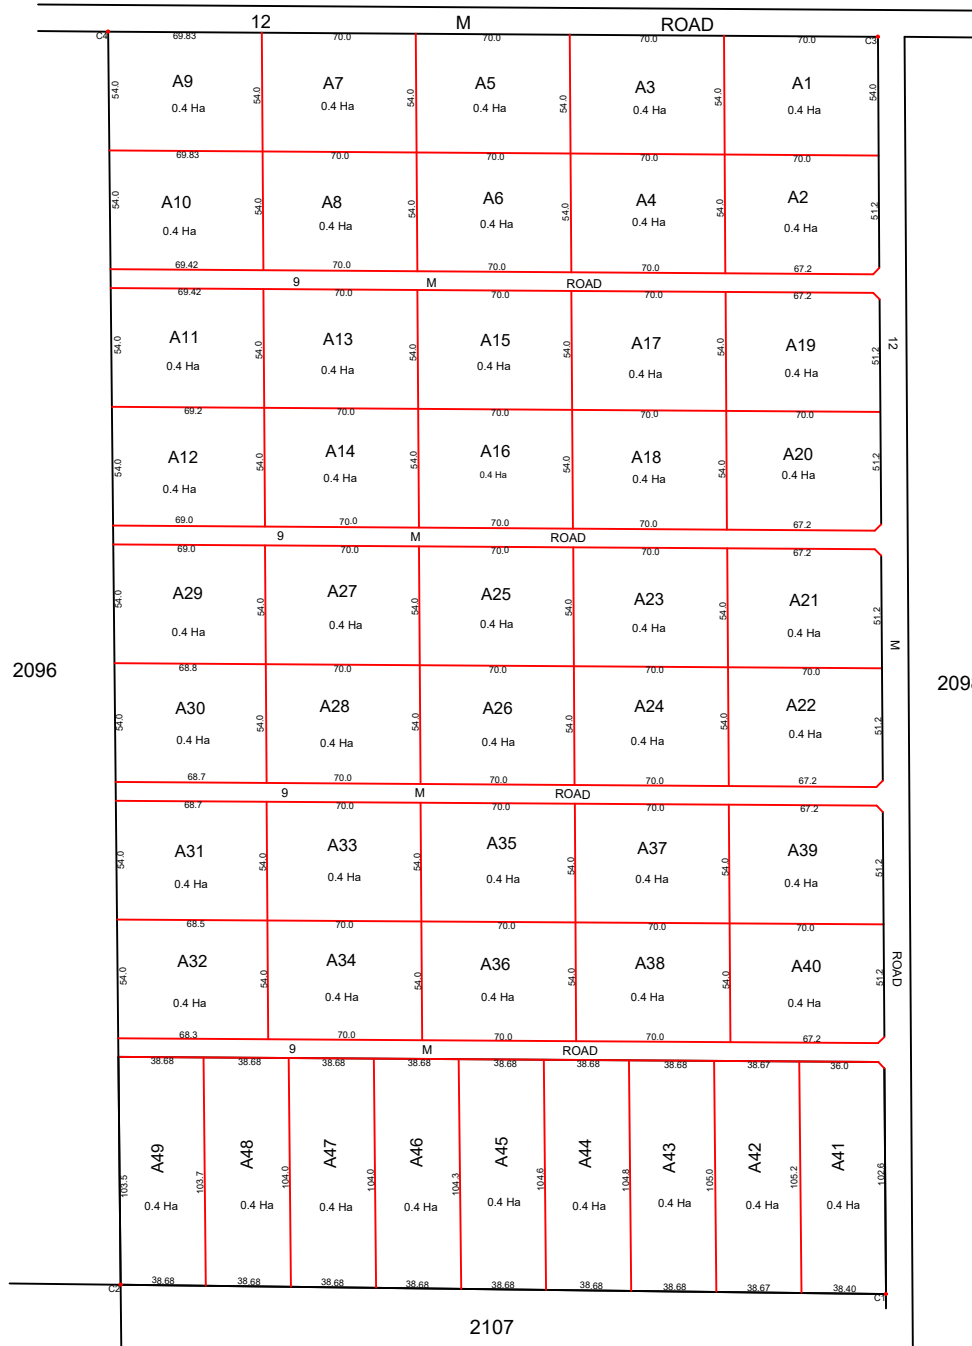

NANYUKI MARURA BLOCK 4/2097 (KIMURI)

Notes:
 Road = 1.25 Ha
 All truncations are 4 m

COORDINATE LIST		
NORTHINGS	EASTINGS	Desc
10948.484	275612.358	C1
10829.305	275285.586	C2
11481.636	275406.701	C3
11359.962	275078.714	C4